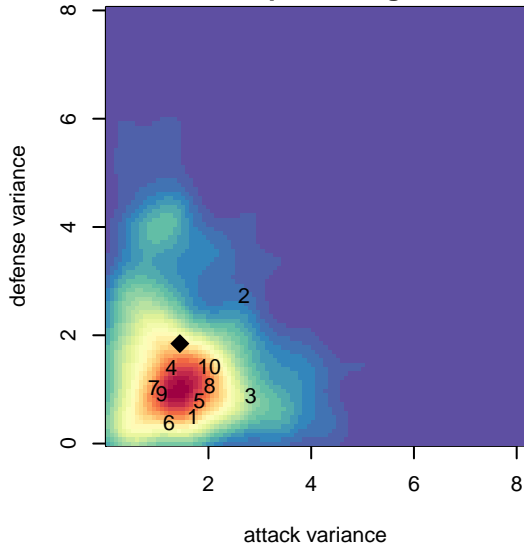

Whatcom FC Rangers Blue G04

Whatcom FC Rangers
 Bellingham, WA
 G04 total strength=1105
 attack=3.32 defense=2.51
 fall league = RCL G04 Div 4

alt names used:
 54 Whatcom FC Rangers G04 Blue
 96 Whatcom FC Rangers G04 Blue
 Whatcom FC Rangers – G04 Blue
 WHATCOM RANGERS WFC RANGERS G04E
 Whatcom FC Rangers – G04 Blue

Venues played:
 2017 Baker Blast U14
 2017 WA Rush Cup GU14 Silver
 2017 Rimland Challenge COPA U14
 2017 RCL G04 Div 4
 2017 WYS Presidents Cup G04 Division 2

Whatcom FC Rangers Blue G04
 Dots are actual minus expected GF (blue circles) and GA (red triangles).
 Blue line is smoothed change in attack strength. Red is smoothed change in defense strength.

**attack and defense variance (black dot)
relative to other teams
and top 10 in region**

**attack and defense rating
relative to others at age
and all opponents in last 13 months**

Performance relative to 13 month average