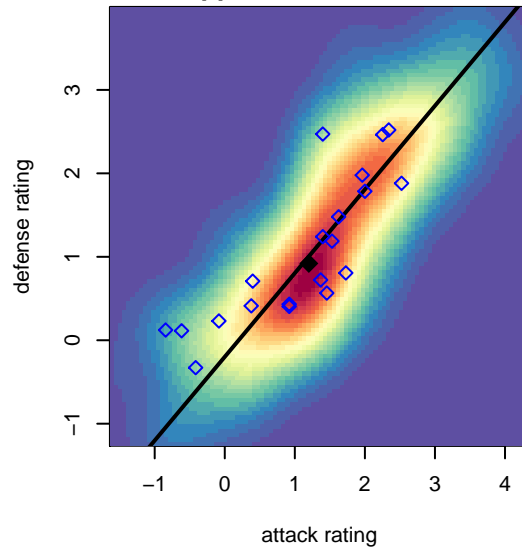

Whatcom FC Rangers Blue G04

Whatcom FC Rangers
 Bellingham, WA
 G04 total strength=1105
 attack=3.32 defense=2.51
 fall league = RCL G04 Div 4

alt names used:
 54 Whatcom FC Rangers G04 Blue
 96 Whatcom FC Rangers G04 Blue
 Whatcom FC Rangers – G04 Blue
 WHATCOM RANGERS WFC RANGERS G04E
 Whatcom FC Rangers – G04 Blue

Venues played:
 2017 Baker Blast U14
 2017 WA Rush Cup GU14 Silver
 2017 Rimland Challenge COPA U14
 2017 RCL G04 Div 4
 2017 WYS Presidents Cup G04 Division 2

Whatcom FC Rangers Blue G04
 Dots are actual minus expected GF (blue circles) and GA (red triangles).
 Blue line is smoothed change in attack strength. Red is smoothed change in defense strength.

**attack and defense variance (black dot)
relative to other teams
and top 10 in region**

**attack and defense rating
relative to others at age
and all opponents in last 13 months**

Performance relative to 13 month average