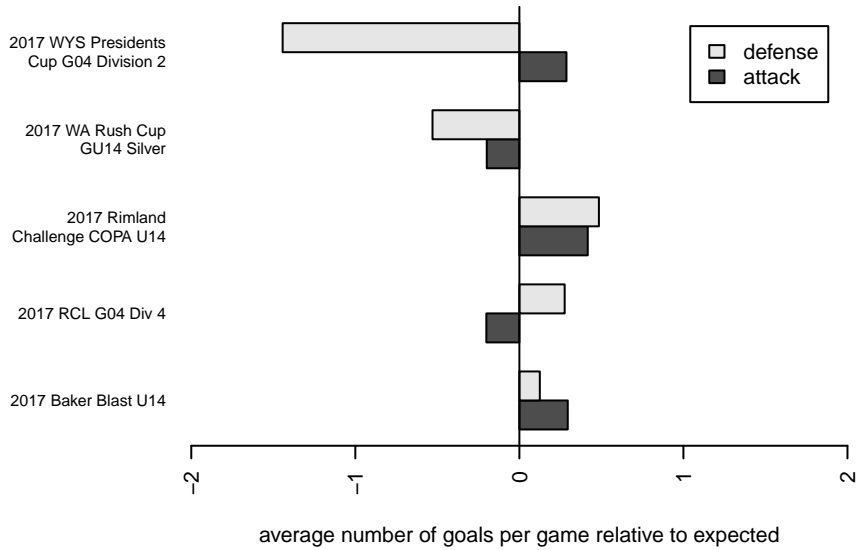

Whatcom FC Rangers Blue G04

Whatcom FC Rangers
 Bellingham, WA
 G04 total strength=1105
 attack=3.32 defense=2.51
 fall league = RCL G04 Div 4

alt names used:
 54 Whatcom FC Rangers G04 Blue
 96 Whatcom FC Rangers G04 Blue
 Whatcom FC Rangers – G04 Blue
 WHATCOM RANGERS WFC RANGERS G04E
 Whatcom FC Rangers – G04 Blue

Venues played:
 2017 Baker Blast U14
 2017 WA Rush Cup GU14 Silver
 2017 Rimland Challenge COPA U14
 2017 RCL G04 Div 4
 2017 WYS Presidents Cup G04 Division 2

Whatcom FC Rangers Blue G04
 Dots are actual minus expected GF (blue circles) and GA (red triangles).
 Blue line is smoothed change in attack strength. Red is smoothed change in defense strength.

**attack and defense variance (black dot)
relative to other teams
and top 10 in region**

**attack and defense rating
relative to others at age
and all opponents in last 13 months**

Performance relative to 13 month average