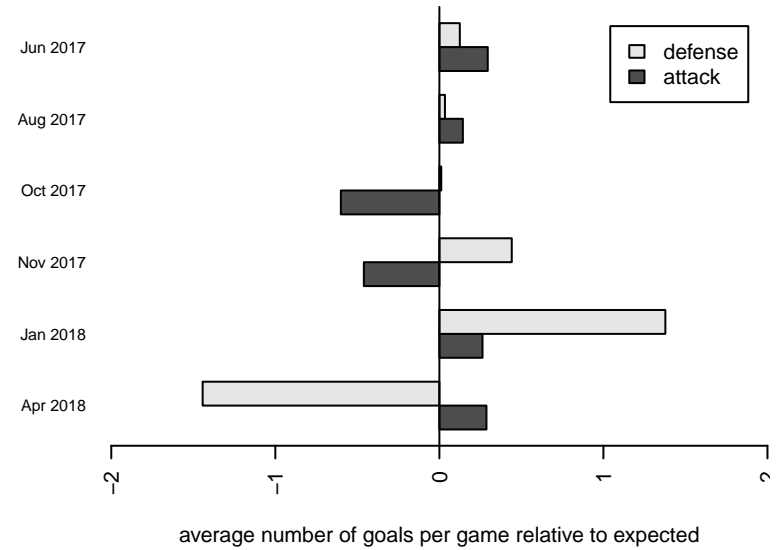

Performance relative to 13 month average