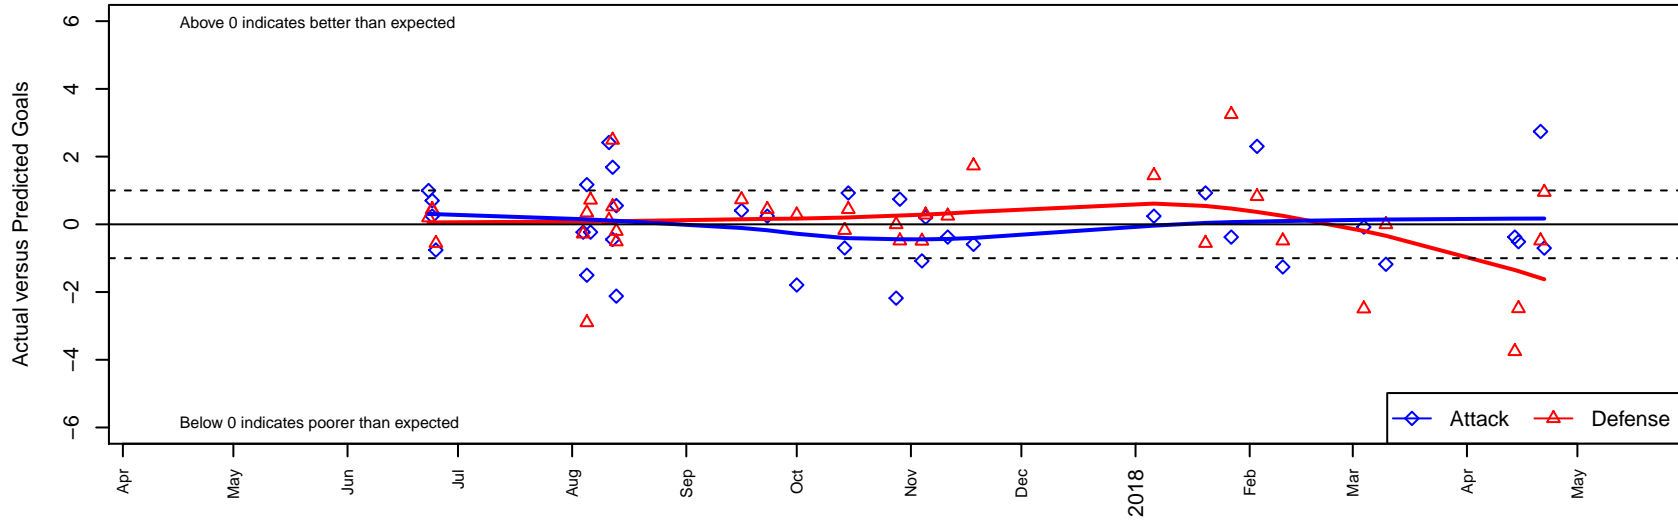

Whatcom FC Rangers Blue G04

Whatcom FC Rangers
 Bellingham, WA
 G04 total strength=1105
 attack=3.32 defense=2.51
 fall league = RCL G04 Div 4

alt names used:
 54 Whatcom FC Rangers G04 Blue
 96 Whatcom FC Rangers G04 Blue
 Whatcom FC Rangers – G04 Blue
 WHATCOM RANGERS WFC RANGERS G04E
 Whatcom FC Rangers – G04 Blue

Venues played:
 2017 Baker Blast U14
 2017 WA Rush Cup GU14 Silver
 2017 Rimland Challenge COPA U14
 2017 RCL G04 Div 4
 2017 WYS Presidents Cup G04 Division 2

Whatcom FC Rangers Blue G04
 Dots are actual minus expected GF (blue circles) and GA (red triangles).
 Blue line is smoothed change in attack strength. Red is smoothed change in defense strength.

**attack and defense variance (black dot)
relative to other teams
and top 10 in region**

**attack and defense rating
relative to others at age
and all opponents in last 13 months**

Performance relative to 13 month average