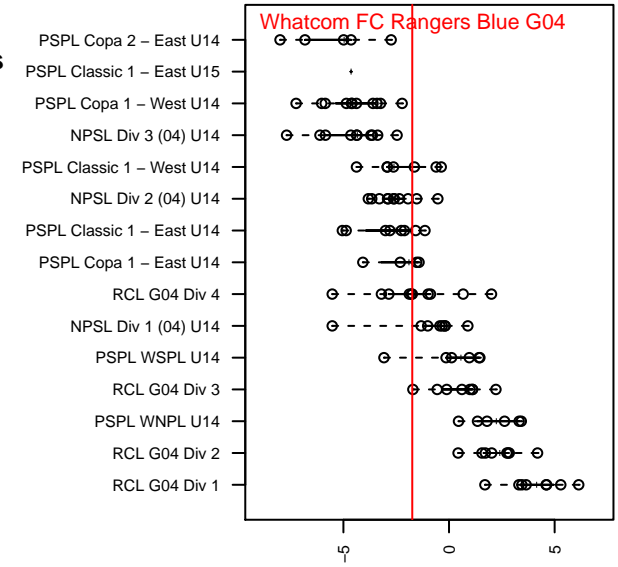

Whatcom FC Rangers Blue G04

Whatcom FC Rangers
 Bellingham, WA
 G04 total strength=1105
 attack=3.32 defense=2.51
 fall league = RCL G04 Div 4

alt names used:
 54 Whatcom FC Rangers G04 Blue
 96 Whatcom FC Rangers G04 Blue
 Whatcom FC Rangers – G04 Blue
 WHATCOM RANGERS WFC RANGERS G04E
 Whatcom FC Rangers – G04 Blue

Venues played:
 2017 Baker Blast U14
 2017 WA Rush Cup GU14 Silver
 2017 Rimland Challenge COPA U14
 2017 RCL G04 Div 4
 2017 WYS Presidents Cup G04 Division 2

Whatcom FC Rangers Blue G04
 Dots are actual minus expected GF (blue circles) and GA (red triangles).
 Blue line is smoothed change in attack strength. Red is smoothed change in defense strength.

**attack and defense variance (black dot)
relative to other teams
and top 10 in region**

**attack and defense rating
relative to others at age
and all opponents in last 13 months**

Performance relative to 13 month average